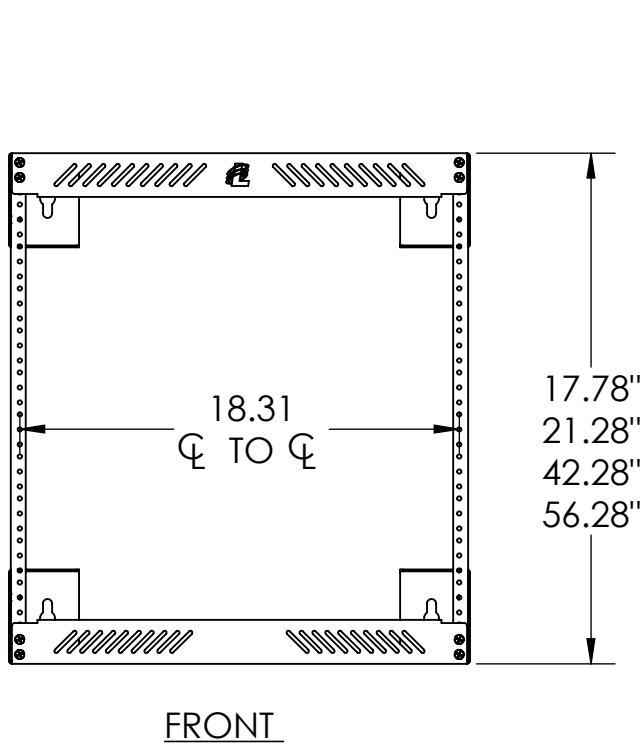

WXR SERIES INSTALL SHEET

MODELS:

WXR-126
WXR-226

WXR-812
WXR-1212
WXR-2212
WXR-3012

WXR-818
WXR-1218
WXR-2218
WXR-3018

PN: 23504