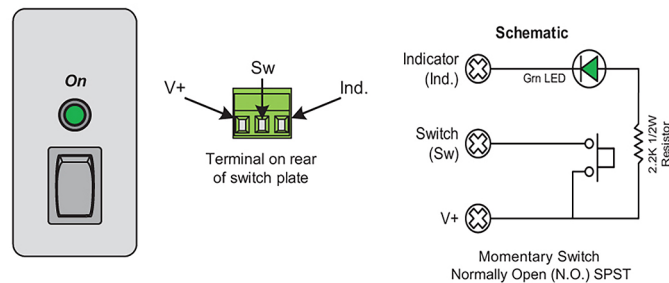

TYPICAL WIRING

Maximum wire distances:
24-gauge: 20,000 ft. (approx. 3.5 miles)
22-gauge: 31,200 ft. (approx. 5.5 miles)
18-gauge: 76,800 ft. (approx. 13.5 miles)