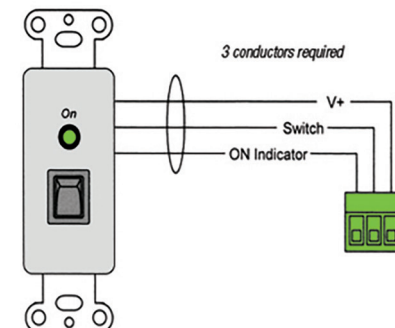

TYPICAL WIRING

Maximum wire distances:
24-gauge: 20,000 ft. (approx. 3.5 miles)
22-gauge: 31,200 ft. (approx. 5.5 miles)
18-gauge: 76,800 ft. (approx. 13.5 miles)