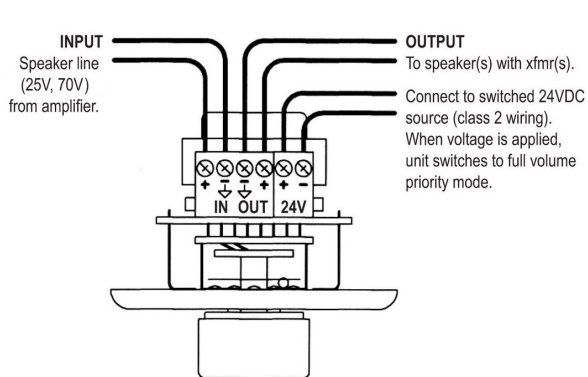

Wiring and Schematics