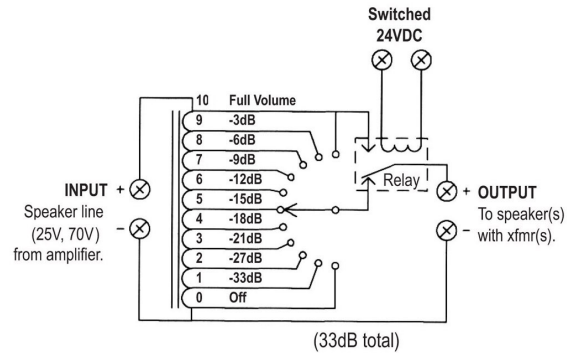

Wiring and Schematics