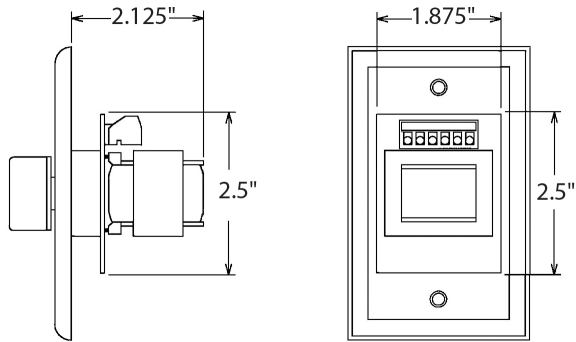

SWITCH TYPE: Rotary knob, black

SWITCH POSITIONS: Off-max (10)

WALL PLATE: One-gang standard wall plate, stainless steel. 2.75 in. x 4.5 in.

INSTALLATION: Designed to fit a one-gang E.O. box with minimum depth of 2.125-inches (not included)

COMPLIANCE & CERTIFICATIONS:

- ETL Listed. Conforms to UL 60065 / UL 2043. Certified to CSA 22.2 #60065.
- Assembled in U.S.A. (U.S. stainless steel wall plate, Chinese components)

A&E SPECIFICATIONS

The volume control shall be Lowell model 100LVC-PA, which shall have a 100W power rating and attenuation of 3dB per step with two steps of 6dB each before off. It shall feature an emergency bypass (24VDC@15mA relay), and include a standard one-gang stainless steel wall plate with black rotary knob.

OPTIONS

P1X: One-gang surface-mount steel wall box with knockouts and white powder epoxy finish. Includes U-clips.

DRAWINGS

Mounts E.O. Boxes:

- Lowell surface box (P1X)
- 4" Sq. x 2.125"D with raised mud ring (RACO 232, 235, or equiv.)
- One-gang handy box 2.125"D (RACO 670, 671, 678, or equiv.)