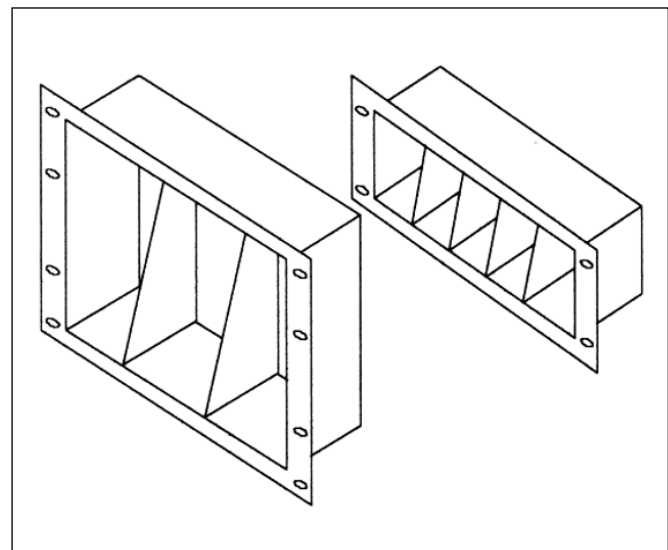

L21-1910

L22-197

Dimensions

Model	Description	Overall Depth	Panel Space (Inches)	Panel Space (Rack Units)	Holds Qty / Media
L21-1910	Storage box for VHS media	3.625	10.5"	6 RU	15 / VHS tapes
L22-197	Storage box CD-ROM & DVD media	5.75"	7"	4 RU	40 / CD-ROMs or DVDs