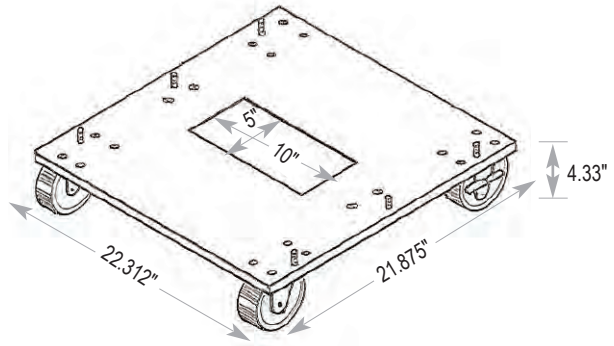

A & E Specifications:

The rack's mobile base shall be Lowell Model No. LMSB-22FL. Construction shall be 14-gauge welded steel finished in black wrinkle powder epoxy. The shallow mobile base shall be of a design that mounts under the rack frame to add mobility. The heavy-duty 3" swivel/swivel-locking casters shall be positioned far to the perimeter for stability and shall have a load rating of 200 lbs. each (800 lbs. total). Casters shall have a specially formulated rubber tread that won't mar fine floors. The mobile base shall raise rack height 4.33". The base shall facilitate cable access through a center opening (10" x 5"). Mounting hardware to attach the base to the rack shall be supplied with the base.