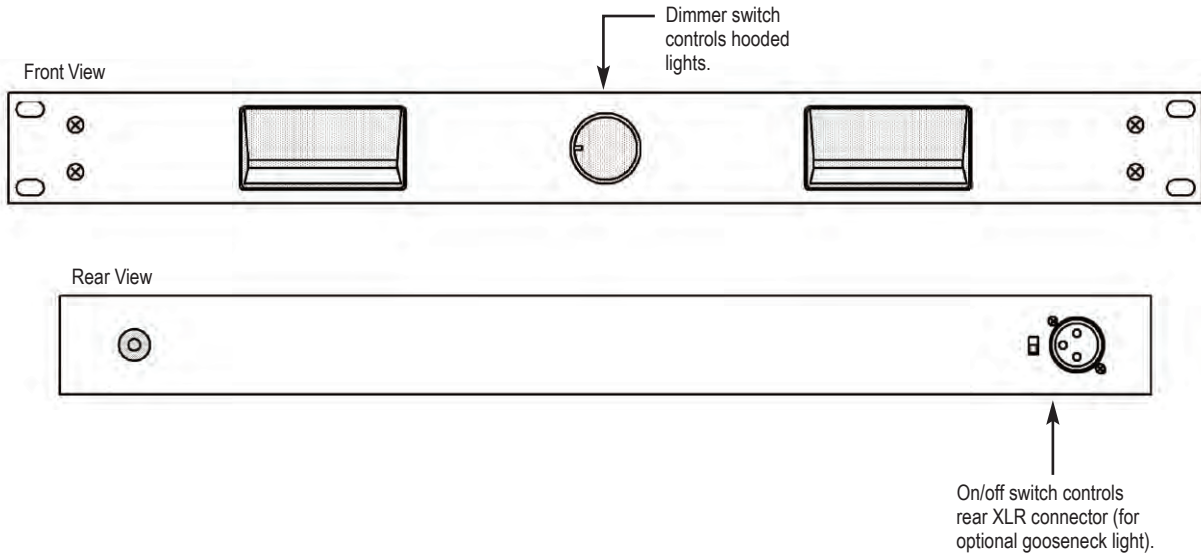

Rackmount Panels with Hooded Lights

Model HDLT-R