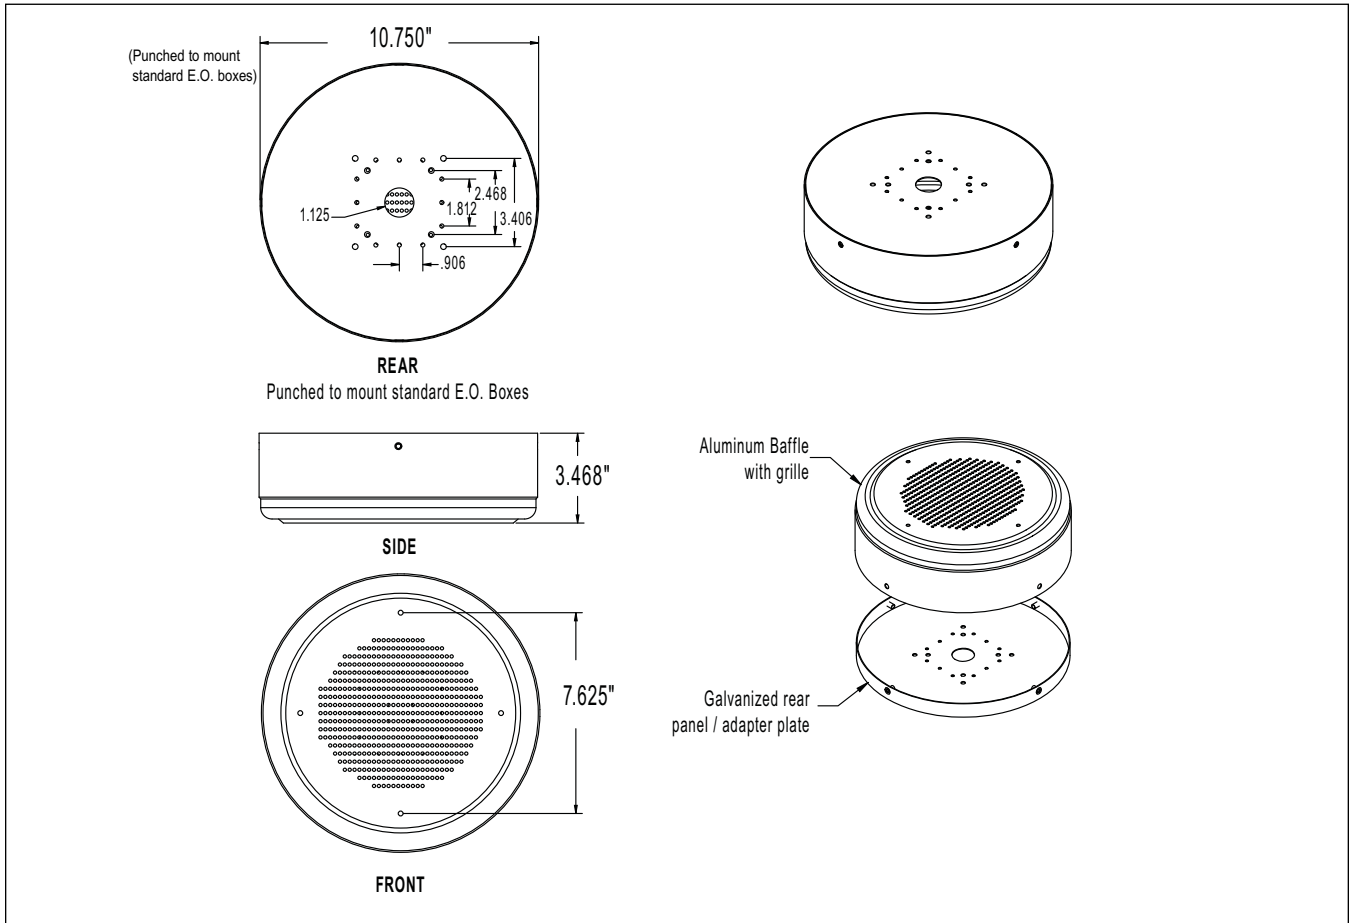

## Aluminum Surface Baffle for 8" Speaker

A  
U  
D  
I  
O

12"/10"  
Speakers &  
Accessories

8"  
Speakers &  
Accessories

6"  
Speakers &  
Accessories

4"  
Speakers &  
Accessories

Horn  
Speakers &  
Accessories

Masking  
Speakers &  
Generators

Control  
Accessories  
& Electronics

Backboxes - Surface

LCS-8NS Dimensions