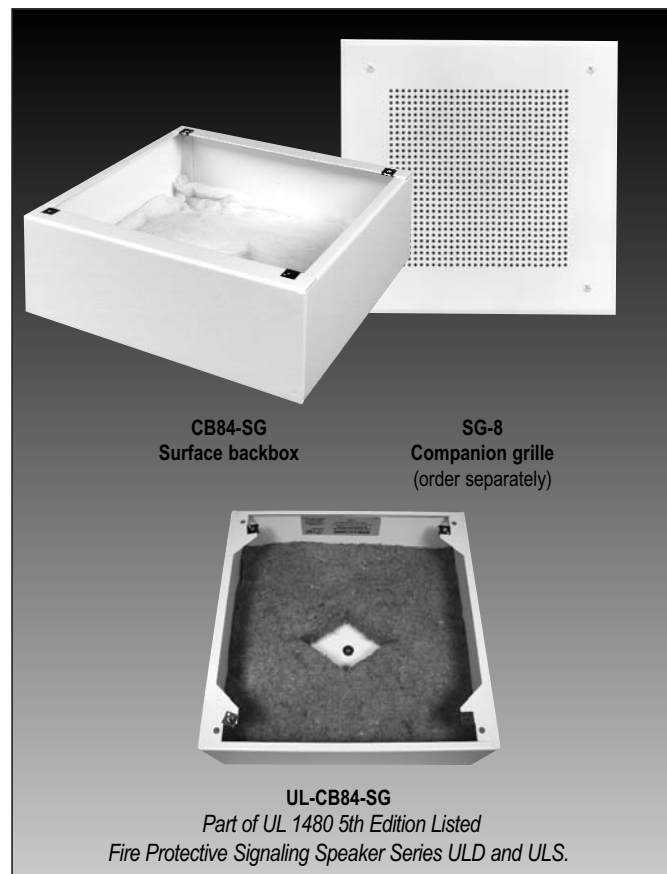

CB84-SG
Surface backbox

SG-8
Companion grille
(order separately)

UL-CB84-SG
Part of UL 1480 5th Edition Listed
Fire Protective Signaling Speaker Series ULD and ULS.

Backbox Specifications

Model	Description	Dimensions	Volume cu.ft.	Mounts Speaker Size* (order separately)	Mounts Grille (order separately)
CB84-SG	Surface mount - steel, 1.5" batting, white	11.5"SQ x 4"D		8" (or Unihorn**)	SG-8
ULCB84-SG	Surface mount - steel, 1.5" batting, white	11.5"SQ x 4"D		8" (UL fire)	SG-8

* Lowell offers a wide selection of drivers including 8" speaker Model 805 (12W dual cone), 810 (15W dual cone) and CT830 (20W coaxial).

**Lowell's narrow profile 15W Unihorn compression driver Model LUH-15T may also be used for paging applications where higher sound pressure levels are required.