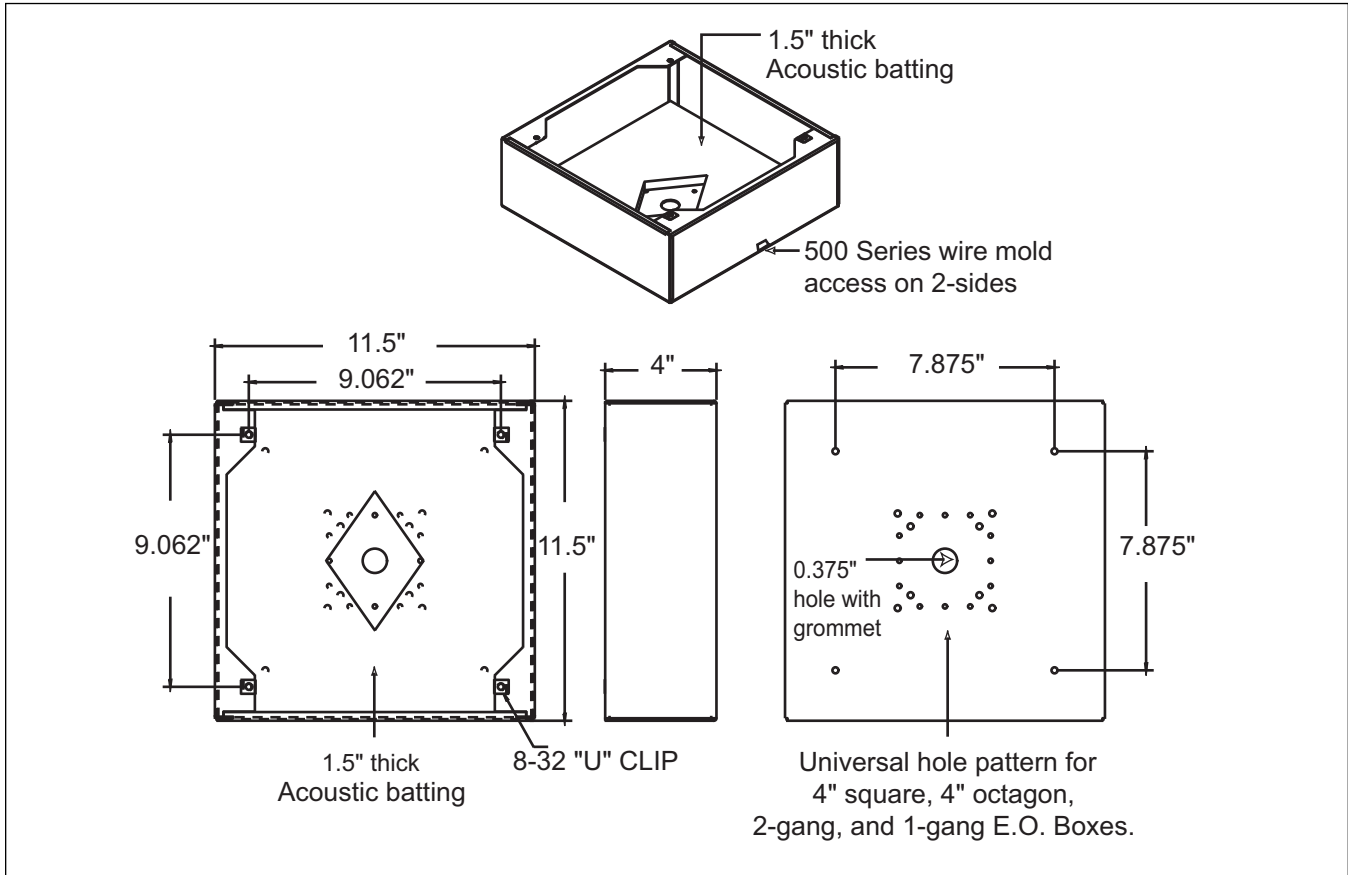

CB84-SG

Surface Backbox for an 8" Speaker and Model SG-8 Grille

**A
U
D
I
O**

12"/10"
Speakers &
Accessories

8"
Speakers &
Accessories

6"
Speakers &
Accessories

4"
Speakers &
Accessories

Horn
Speakers &
Accessories

Masking
Speakers &
Generators

Control
Accessories
& Electronics

Backboxes - Surface

Lowell backbox Model CB84-SG