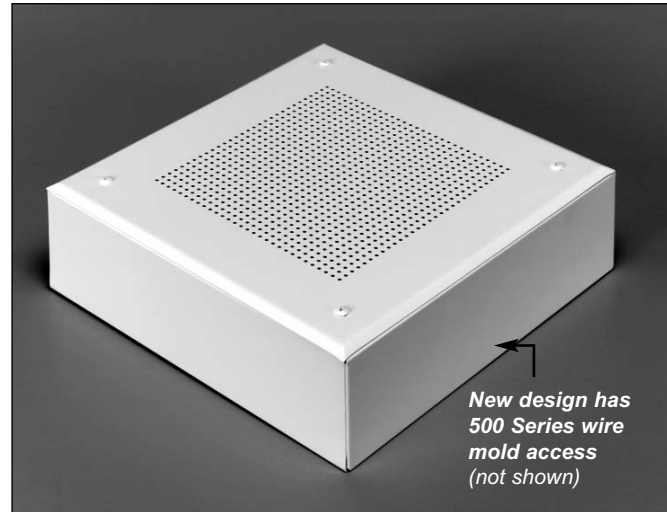

A & E Specifications

The surface backbox for 8" speaker drivers or Unihorn compression driver Model LUH-15T shall be Lowell Model CB84-SG. The UL Listed backbox for UL fire protective signaling (UL1480 5th edition) installations using Lowell UL speaker Series ULD and ULS with SG8 grille shall be 4"D Model UL-P68X.

The backbox shall be fabricated of 20-gauge steel and lined with 1.5" thick acoustic batting. The rear of the backbox shall include provisions for mounting to a 4" square, 4" octagon, 2-gang, or 1-gang E.O. Box. It shall also include a 3/8" diameter hole with grommet in the rear for wire access and two side knockouts for 500 Series wire mold. It shall be equipped with four (4) screw mounting holes and 8-32 U-clips at the flanged corners to accept companion grille Model SG-8. The backbox shall measure 11.5" SQ. x 4"D and shall be finished in white powder epoxy paint.

Companion grille for backbox Model CB84-SG shall be Lowell Model SG-8. Grille shall be 11.437"SQ. formed from 20-gauge steel with welded studs for mounting an 8" speaker driver and four white 8-32 screws. Finish shall be white powder epoxy paint. Companion driver for backbox Model CB84-SG shall be 8" speaker Model _____ or Lowell's narrow profile Unihorn compression driver Model LUH-15T.

CB84-SG surface backbox
Shown with grille Model SG-8 (order grille separately)
See dimension details on page 2