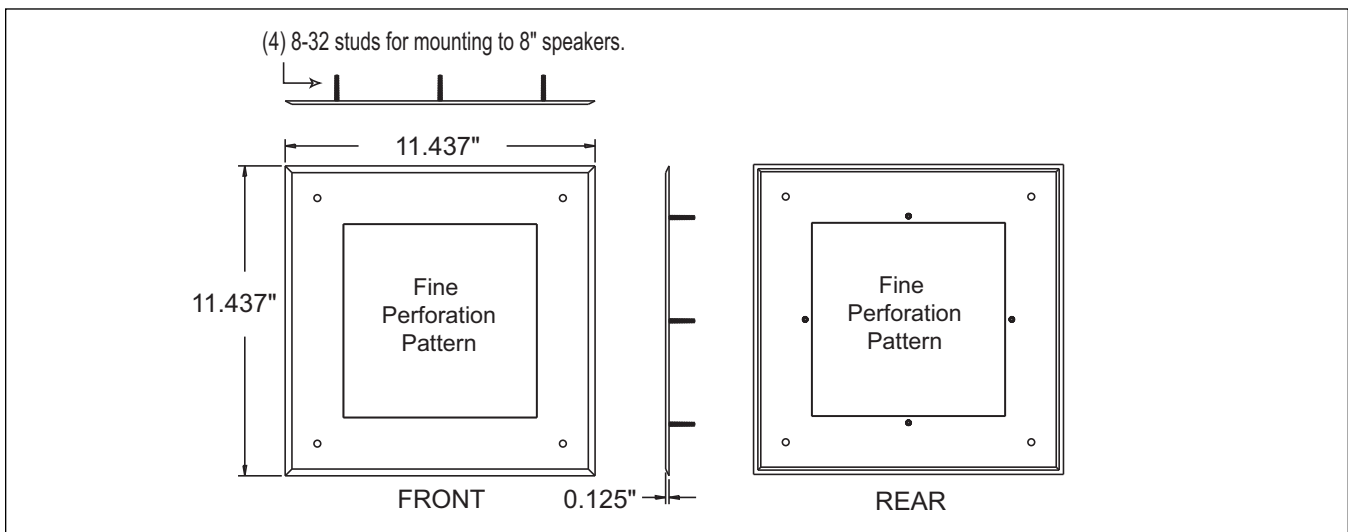

Lowell companion grille Model SG-8 (order separately)